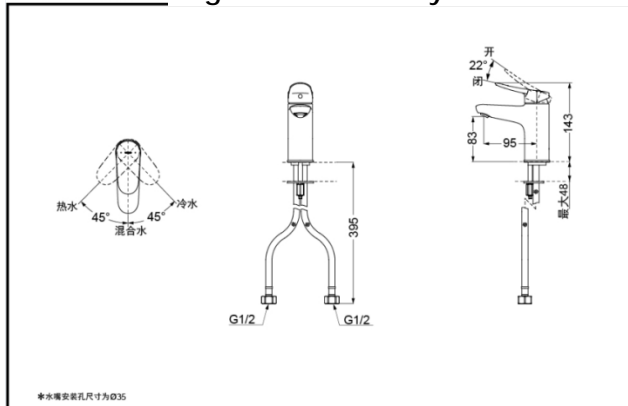

TOTO

Single-Lever Lavatory Faucet

TLS04301B
(W/ pop-up waste)

TLS04303B
(W/ O pop-up waste)

TLS04301B
TLS04303B

FEATURES

- Elegant appearance.
- Beautiful curves reveal elegant taste.
- Easy installation and usage.
- Unique aerial technology , smooth and moderate flow presents more comfort experience and saves water as well.

Reduce The
Water
Technology

SPECIFICS

Water Inlet Requirement :
0.05MPa(Dynamic
Pressure)~1.0MPa(Static
Pressure)

Water Efficiency : Grade1
Spout : Bubbler equipped

Others

Series : LF

Not compatible with :
LW2516B/LW2506B
LW1514B/LW1504B

TLS04301B Single-Lever Lavatory Faucet

*TOTO(CHINA) CO.,LTD. All rights reserved.

TLS04303B Single-Lever Lavatory Faucet

*TOTO(CHINA) CO.,LTD. All rights reserved.

TOTO(CHINA) CO.,LTD. www.toto.com.cn