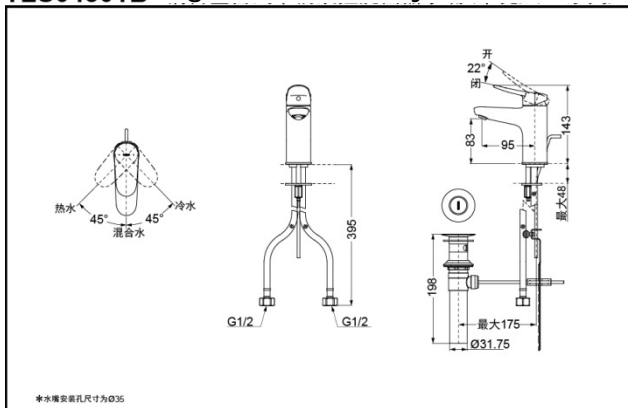

TOTO

Single-Lever Lavatory Faucet

TLS04301B
(W/ pop-up waste)

TLS04303B
(W/ O pop-up waste)

TLS04301B
TLS04303B

FEATURES

- Elegant appearance.
- Beautiful curves reveal elegant taste.
- Easy installation and usage.
- Unique aerial technology , smooth and moderate flow presents more comfort experience and saves water as well.

Reduce The
Water
Technology

SPECIFICS

Water Inlet Requirement :
0.05MPa(Dynamic
Pressure)~1.0MPa(Static
Pressure)

Water Efficiency : Grade1
Spout : Bubbler equipped

Others

Series : LF

Not compatible with :
LW2516B/LW2506B
LW1514B/LW1504B

TLS04301B Single-Lever Lavatory Faucet

*TOTO(CHINA) CO.,LTD. All rights reserved.

TLS04303B Single-Lever Lavatory Faucet

*TOTO(CHINA) CO.,LTD. All rights reserved.

TOTO(CHINA) CO.,LTD. www.toto.com.cn